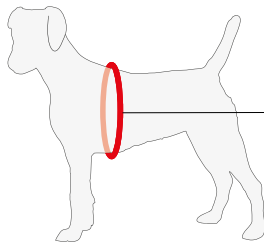

- Significantly improved ergonomics and optimized fit due to new 3-D Comfort Fit pattern and new size scale
- Perfected tension distribution thanks to bands sewn into the seams of the harness
- Zig-zag seams for flexible tension distribution
- Size adjustable with Velcro to fit the body shape
- Lined buckle and therefore no pressure points

curli SAFETY

- Reflective elements on the neck for additional safety in the dark
- DogFinder ID to help you find your dog in case it gets lost

Colors

Black

Brown

Tan

Sizes

NEW SIZINGS

Chest size in cm | inch

3XS	2XS	XS	S	M	L
26,7 – 30,1	30,2 – 33,8	33,9 – 38,2	38,3 – 43,3	43,4 – 49,0	49,1 – 55,4
10.51"–11.85"	11.88"–13.30"	13.34"–15.03"	15.07"–17.04"	17.08"–19.29"	19.33"–21.81"

curli Clasp – The worlds easiest and safest harness closure.