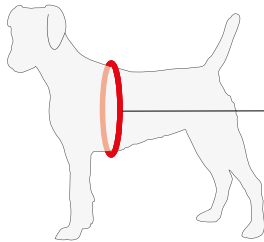

3-D COMFORT FIT

- Significantly improved ergonomics and optimized fit due to new 3-D Comfort Fit pattern and new size scale
- Perfected tension distribution thanks to bands sewn into the seams of the harness
- Zig-zag seams for flexible tension distribution
- Size adjustable with Velcro to fit the body shape
- Lined buckle and therefore no pressure points

curli SAFETY

- Reflective elements on the neck for additional safety in the dark
- DogFinder ID to help you find your dog in case it gets lost

Colors

Black

Red

Brown

Sizes

NEW SIZINGS